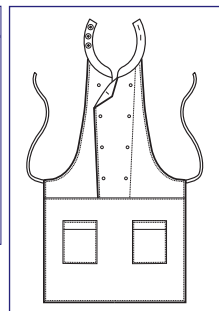

ASSUAN UNISEX COLOURS
ONE SIZE

037377
ASSUAN
100% cotton
220 gr/m²
JEANS