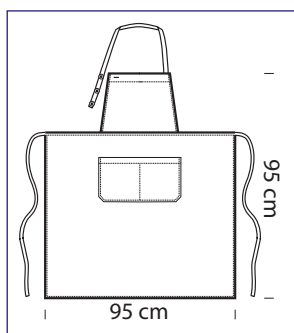

# DAYTONA COLOURS

cm 95 x 95 - ONE SIZE

**087330**

**DAYTONA**  
65% polyester  
35% cotton  
195 gr/m<sup>2</sup>  
cm 95 x 95  
COFFEE

**087323**

**DAYTONA**  
65% polyester  
35% cotton  
195 gr/m<sup>2</sup>  
cm 95 x 95  
FRUIT