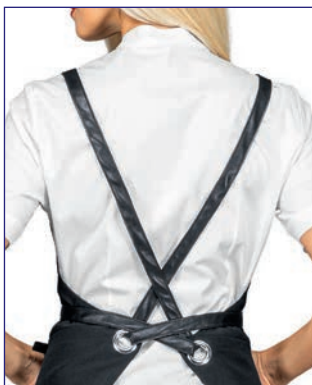

NEW

088901
BRISTOL
100% polyester
220 gr/m²
NERO + NERO