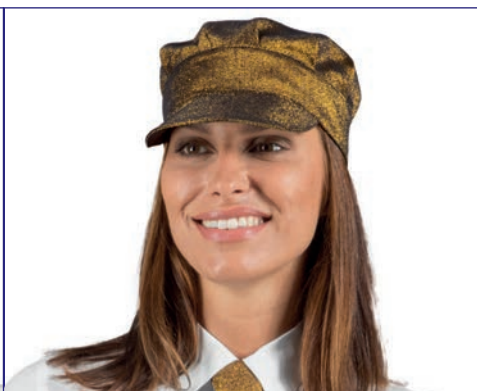

072144
94% polyester • 6% metallic
LUREX GOLD