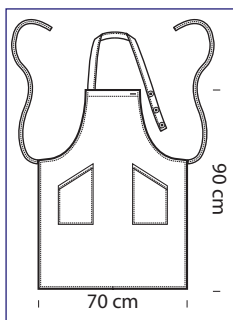

CHAMPAGNE UNISEX COLOURS

100% polyester - 220 gr/m² - ONE SIZE