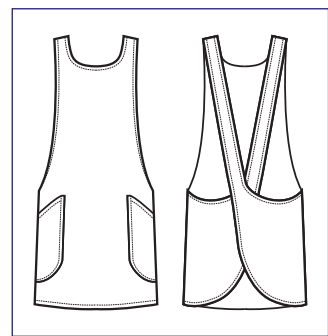

**NEW**

**010501  
NAGANO**  
65% polyester  
35% cotton  
195 gr/m<sup>2</sup>  
NERO

**112801  
SNEAKER  
UNISEX  
COMFORT**  
(36 - 47)  
MICROFIBRA  
NERO

**010421  
SAKURA**  
100% polyester  
220 gr/m<sup>2</sup>  
SMOKE