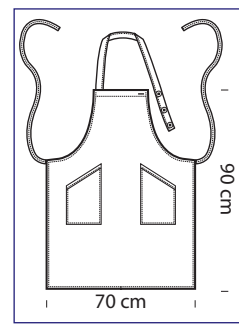

CHAMPAGNE UNISEX COLOURS
100% polyester - 220 gr/m² - ONE SIZE