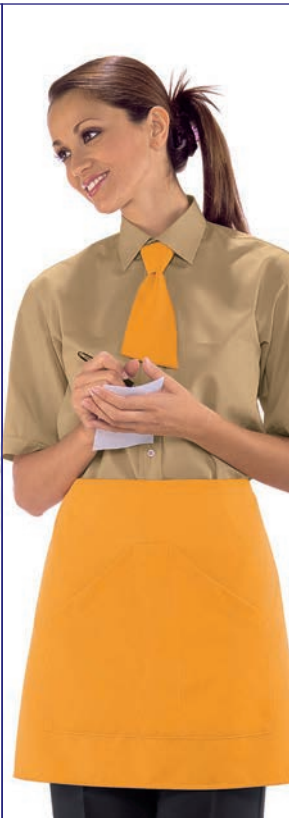

086613
ORLEANS
100% polyester
220 gr/m²
cm 72 x 46
ALBICOCCA