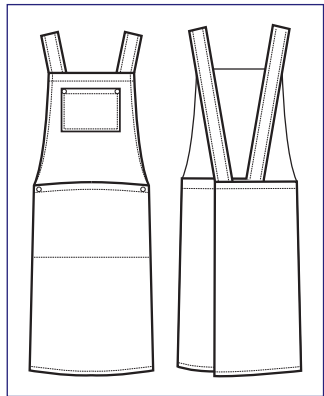

NEW

**010585
NAGANO**
100% polyester
190 gr/m²
VENGÈ

**112800
SNEAKER UNISEX
COMFORT**
(36 - 47)
MICROFIBRA
BIANCO