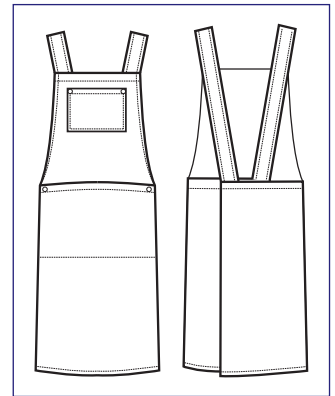

NEW

**010500
NAGANO**
100% cotton
210 gr/m²
BIANCO

**112800
SNEAKER
UNISEX
COMFORT**
(36 - 47)
MICROFIBRA
BIANCO