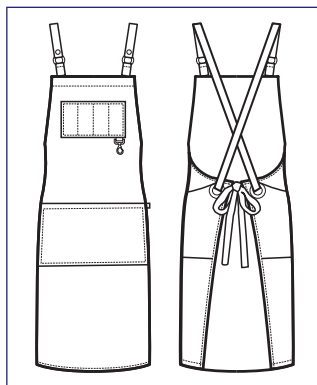

**088941**  
**BRISTOL**  
100% cotton  
220 gr/m<sup>2</sup>  
BLACK JEANS +  
CUOIO

NEW

**088921  
BRISTOL**  
100% polyester  
220 gr/m<sup>2</sup>  
SMOKE + NERO

Tessuto / Fabric  
SMOKE

**088916  
BRISTOL**  
100% polyester  
220 gr/m<sup>2</sup>  
NATURAL + CUOIO