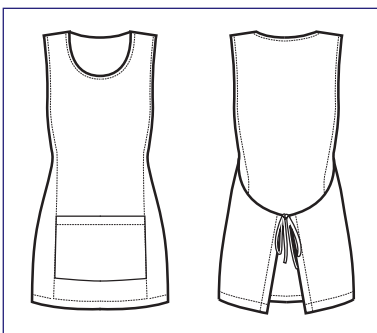

**PAPEETE COLOURS**  
ONE SIZE

**013216**  
**PAPEETE**  
100% polyester  
220 gr/m<sup>2</sup>  
NATURAL

**112816**  
**SNEAKER**  
UNISEX  
COMFORT  
(36 - 47)  
NATURAL

NATURAL

**013221  
PAPEETE**  
100% polyester  
220 gr/m<sup>2</sup>  
SMOKE