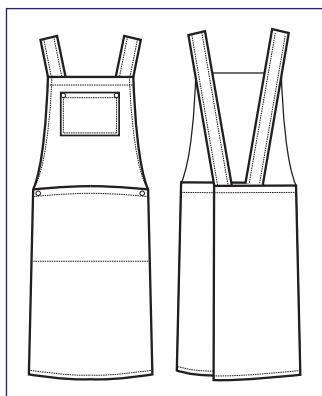

NEW

**010501
NAGANO**
65% polyester
35% cotton
195 gr/m²
NERO