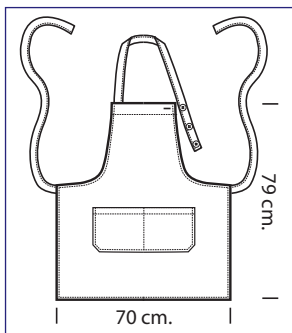

RODI COLOURS
cm 70 x 79 - ONE SIZE