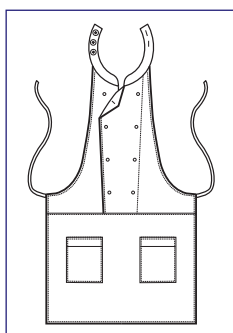

037387
ASSUAN
65% polyester
35% cotton
195 gr/m²
SKULL 07