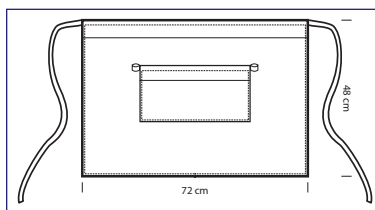

# LEONIDA COLOURS

cm 72 x 48 - ONE SIZE

NEW

NEW

**085916**  
**LEONIDA**  
100% polyester  
220 gr/m<sup>2</sup>  
NATURAL + CUOIO

**085977**  
**LEONIDA**  
100% cotton  
220 gr/m<sup>2</sup>  
JEANS + CUOIO