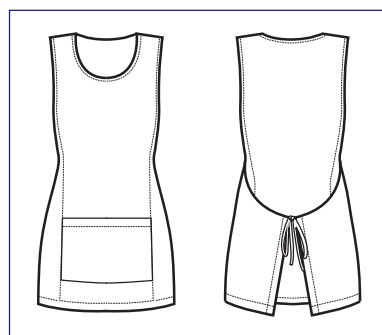

**PAPEETE COLOURS**  
ONE SIZE

**013216**  
**PAPEETE**  
100% polyester  
220 gr/m<sup>2</sup>  
NATURAL

**112816**  
**SNEAKER**  
UNISEX  
COMFORT  
(36 - 47)  
NATURAL

NATURAL

**013221  
PAPEETE**  
100% polyester  
220 gr/m<sup>2</sup>  
SMOKE