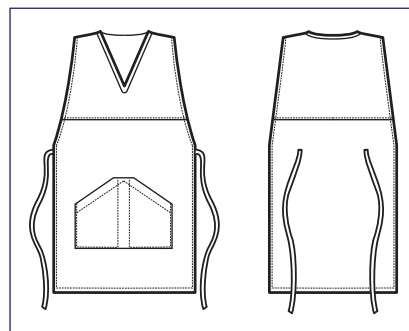

65% polyester • 35% cotton - 125 gr/m²
RIGA AZZURRA

65% polyester • 35% cotton - 160 gr/m²
RIGA BORDEAUX