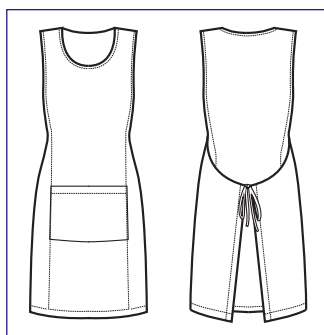

PAPEETE LONG COLOURS
ONE SIZE