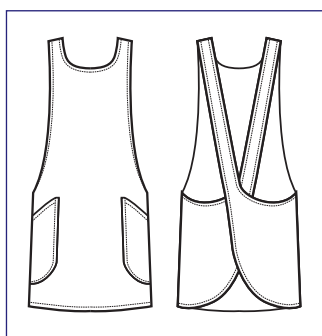

112816
SNEAKER
UNISEX
COMFORT
(36 - 47)
NATURAL