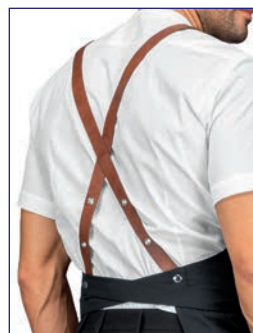

**112801
SNEAKER UNISEX
COMFORT**
(36 - 47)
MICROFIBRA
NERO