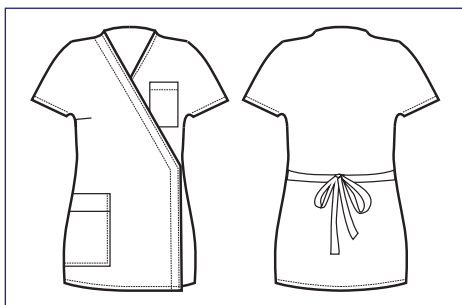

KIMONO

005917
KIMONO SEOUL
65% polyester
35% cotton
115 gr/m²
M • XL
CACAO + BISCOTTO

005921
KIMONO SEOUL
65% polyester
35% cotton
125 gr/m²
M • XL
NERO + BIANCO

006001
KIMONO
 65% polyester
 35% cotton
 150 gr/m²
 M • XL
 BIANCO