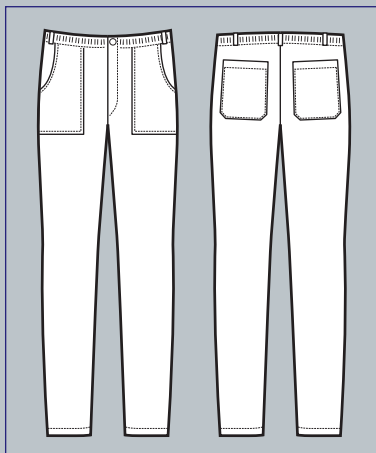

064600
PANTALONE VERMONT
97% cotton • 3% spandex
210 gr/m²
S • M • L • XL • XXL
BIANCO

**SUPER
STRETCH**