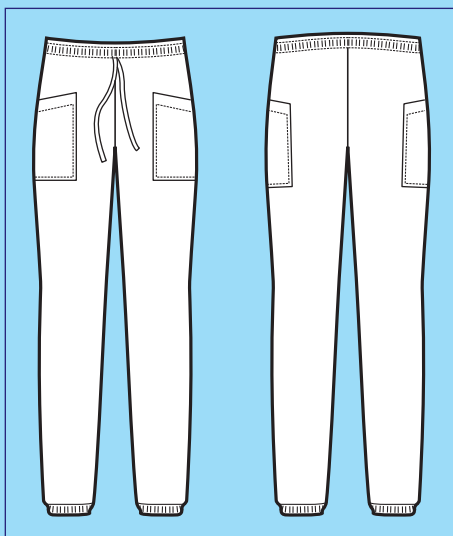

**THE ANTISTAIN
FABRIC
THAT BREATHES**

PANTA IBIZA UNISEX SUPER DRY LIGHT

100% polyester super dry light - 85 gr/m²

NEW

043991
PANTA IBIZA
100% polyester
super dry light
85 gr/m²
S • M • L • XL • XXL
NERO