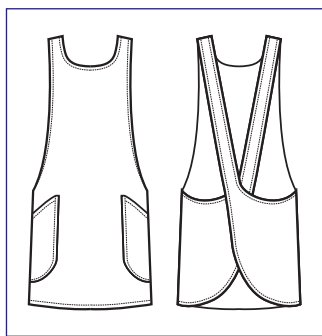

112816
SNEAKER
UNISEX
COMFORT
(36 - 47)
NATURAL