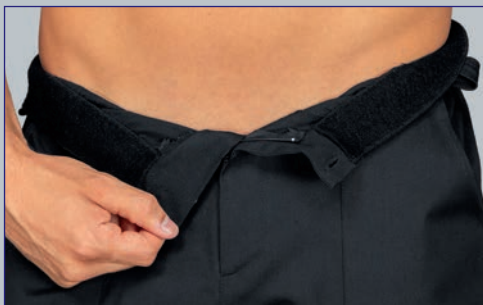

**PANTALONE UOMO
VERMONT**

Cintura elastica in spugna
tergisudore

*Elastic waist
made of terry sweatband*