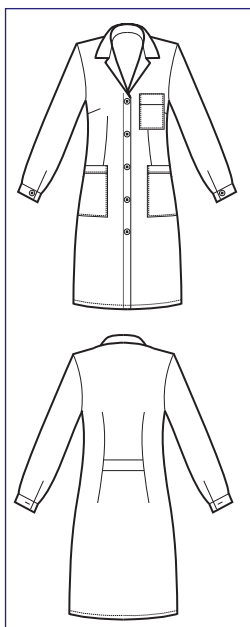

Bottoni a pressione
Snaps

**CAMICE
DONNA**

008000M
CAMICE DONNA
MEZZA MANICA
100% cotton
190 gr/m²
XS • S • M • L • XL • XXL
BIANCO

008000AM 3XL
008000BM 4XL
008000CM 5XL

008000
CAMICE DONNA
100% cotton
190 gr/m²
XS • S • M • L • XL • XXL
BIANCO