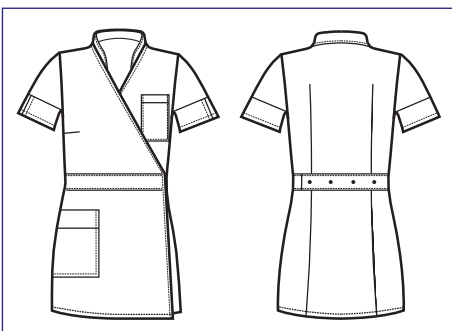

005921
KIMONO SEOUL
65% polyester
35% cotton
125 gr/m²
M • XL
NERO + BIANCO