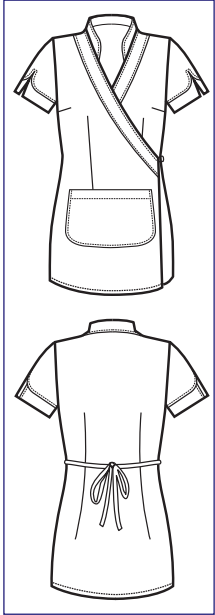

004500
KIMONO TAHITI
65% polyester
35% cotton
150 gr/m²
M • XL
BIANCO