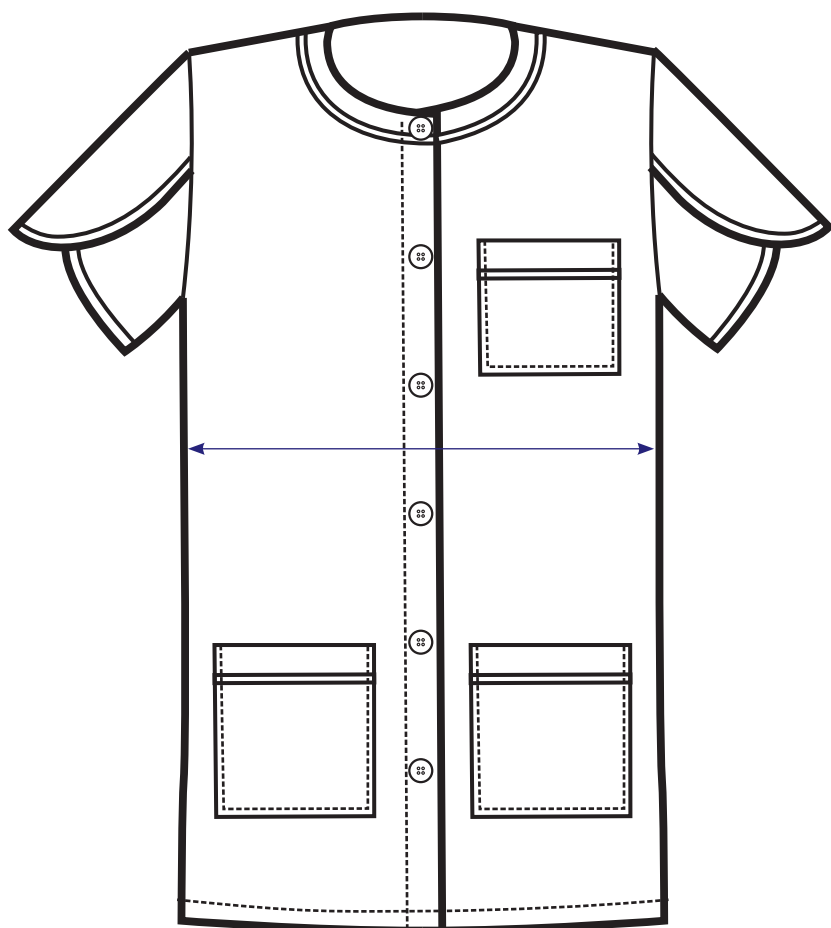

3XL • 4XL • 5XL

**CASACCHE DONNA
EXTRA LARGE**

**MISURA DEL CAPO
CLOTH MEASURE**

A 3XL = cm 141

B 4XL = cm 149

C 5XL = cm 157

**019200A
019200B
019200C
CASACCA
ALBERVILLE
100% cotton
190 gr/m²
BIANCO**