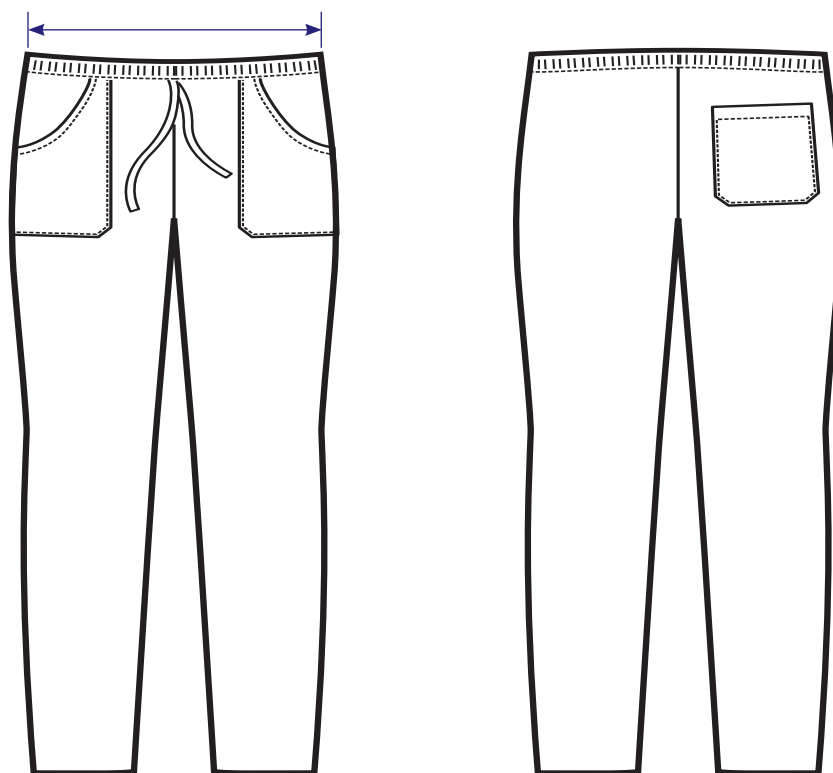

**MISURA DEL CAPO
CLOTH MEASURE**

A 3XL = cm 130

B 4XL = cm 140

C 5XL = cm 150

PANTALONE EXTRA LARGE		3XL	4XL	5XL
	PANTALONE CON ELASTICO 100% cotton 190 gr/m² BIANCO	044000A	044000B	044000C
	PANTALACCIO 65% polyester 35% cotton 195 gr/m² NERO	044601A	044601B	044601C