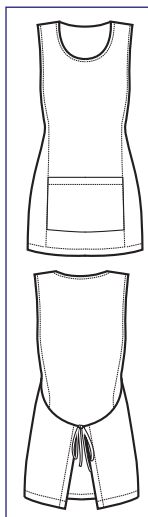

**013221
PAPEETE**
100% polyester
220 gr/m²
SMOKE