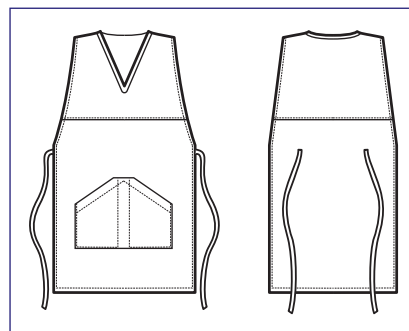

65% polyester • 35% cotton - 160 gr/m²
RIGA BORDEAUX

**010100
PONCHO A V**
65% polyester
35% cotton
195 gr/m²
BIANCO