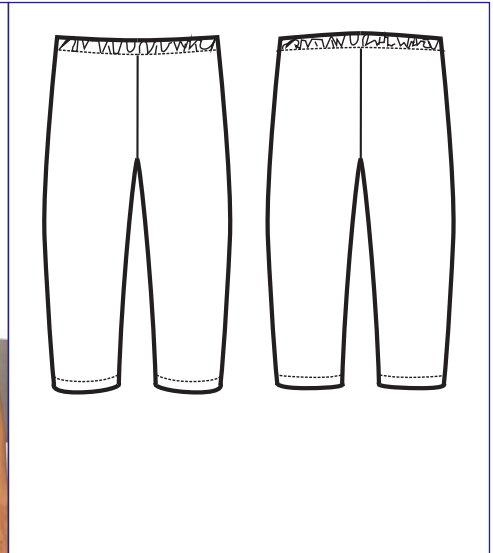

024611
LONG LEGGINGS
S • M • L • XL • XXL
NERO

PANTALONE DONNA SHORT LEGGINGS

97% cotton • 3% spandex - 180 gr/m²

024628
SHORT LEGGINGS
S • M • L • XL • XXL
GRIGIO

024622
SHORT LEGGINGS
S • M • L • XL • XXL
BLU