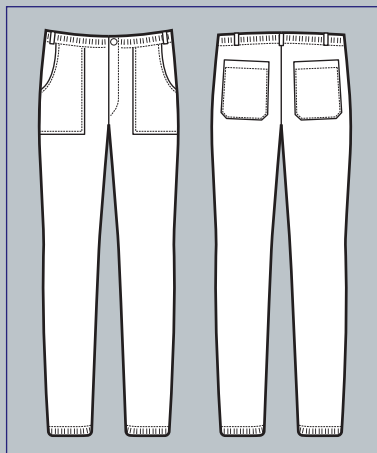

064600F
PANTALONE RICHMOND
97% cotton • 3% spandex
210 gr/m²
S • M • L • XL • XXL
BIANCO

**SUPER
STRETCH**