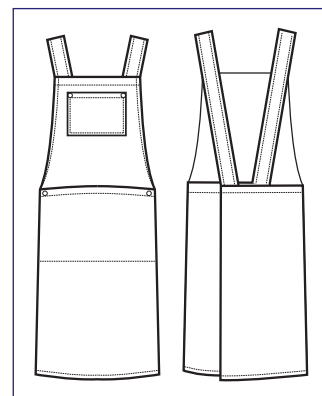

NEW

**010500
NAGANO**
100% cotton
210 gr/m²
BIANCO

**112800
SNEAKER
UNISEX
COMFORT**
(36 - 47)
MICROFIBRA
BIANCO