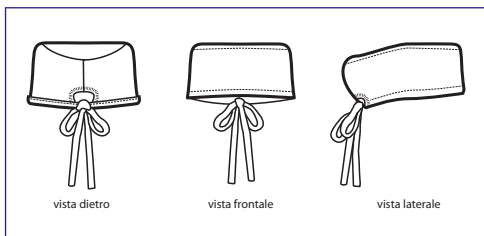

BANDANA COLOURS

BANDANA AVANA COLOURS

123902
BLU