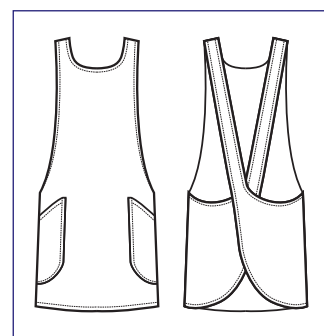

**112801
SNEAKER
UNISEX
COMFORT**
(36 - 47)
MICROFIBRA
NERO