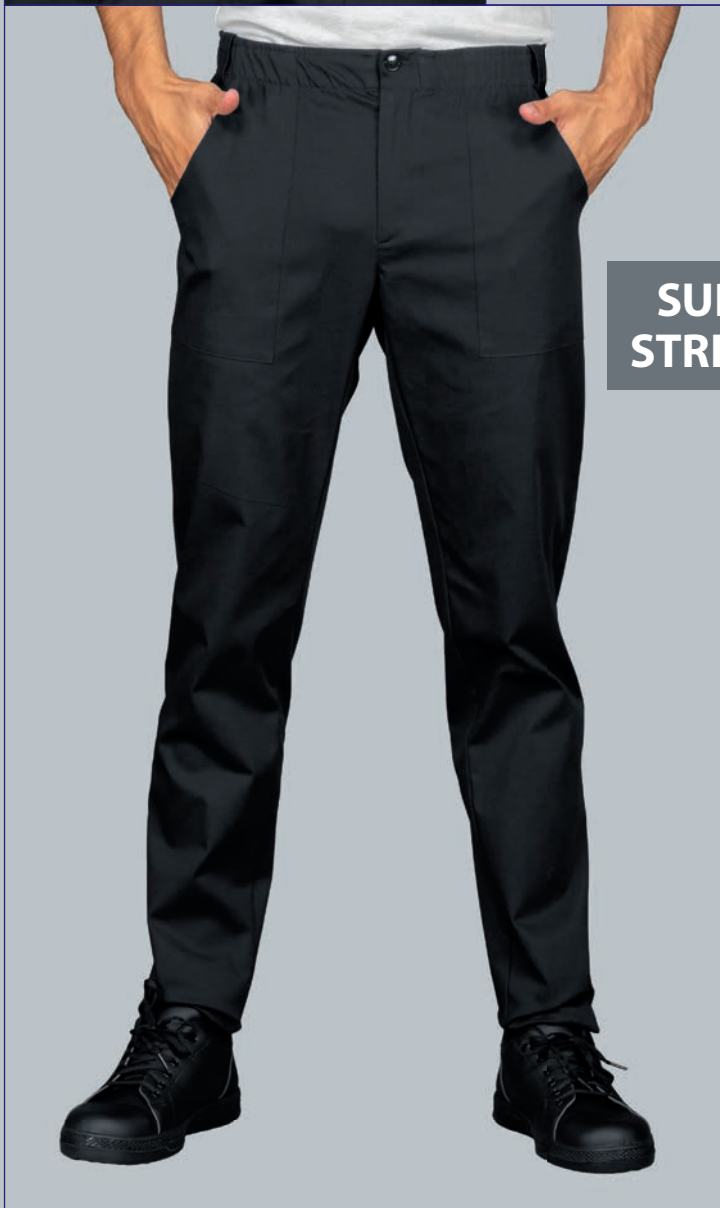

**PANTALONE UOMO
VERMONT**

Cintura elastica in spugna
tergisudore

*Elastic waist
made of terry sweatband*

**SUPER
STRETCH**

064601
PANTALONE VERMONT
97% cotton • 3% spandex
210 gr/m²
S • M • L • XL • XXL
NERO