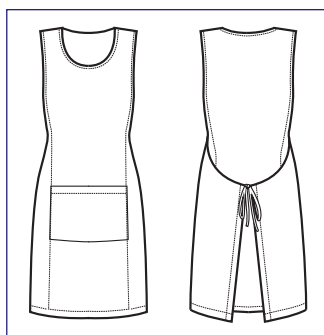

**PAPEETE LONG COLOURS
ONE SIZE**

**013541
PAPEETE LONG**
100% cotton
220 gr/m²
BLACK JEANS

**013577
PAPEETE LONG**
100% cotton
220 gr/m²
JEANS

**112841
SNEAKER
UNISEX
COMFORT**
(36 - 47)
BLACK JEANS

**112877
SNEAKER
UNISEX
COMFORT**
(36 - 47)
JEANS