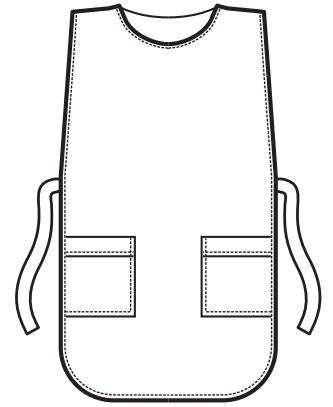

010201 PONCHO
65% polyester • 35% cotton
195 gr/m²
NERO