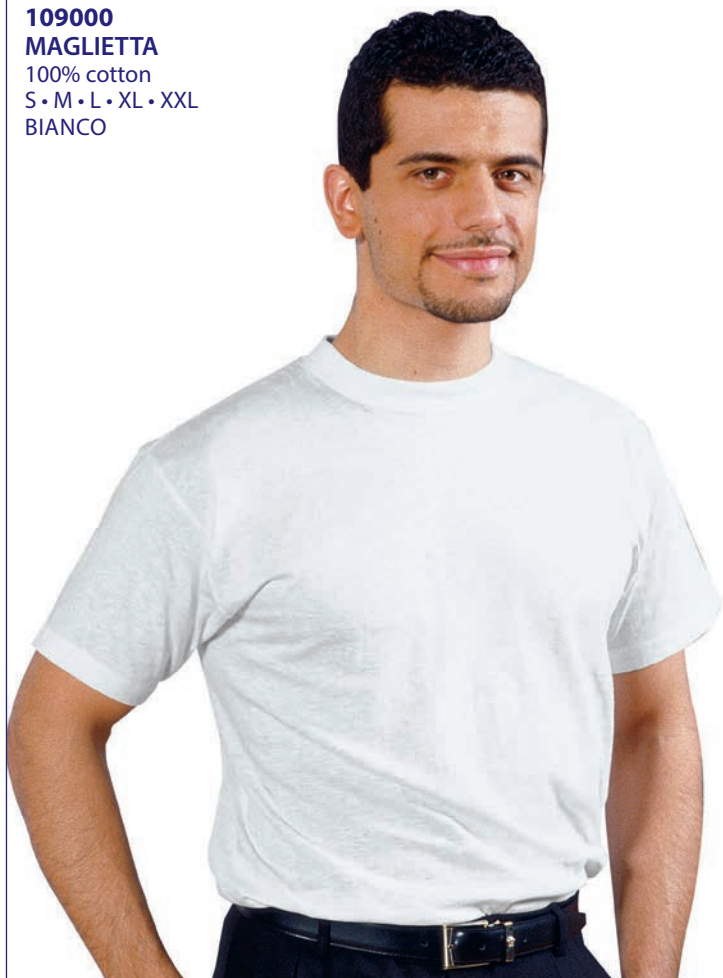

109001
MAGLIETTA
100% cotton
S • M • L • XL • XXL
NERO

125000
POLO UNISEX
MANICA CORTA
100% cotton
200 gr/m²
XS • S • M • L • XL • XXL
BIANCO