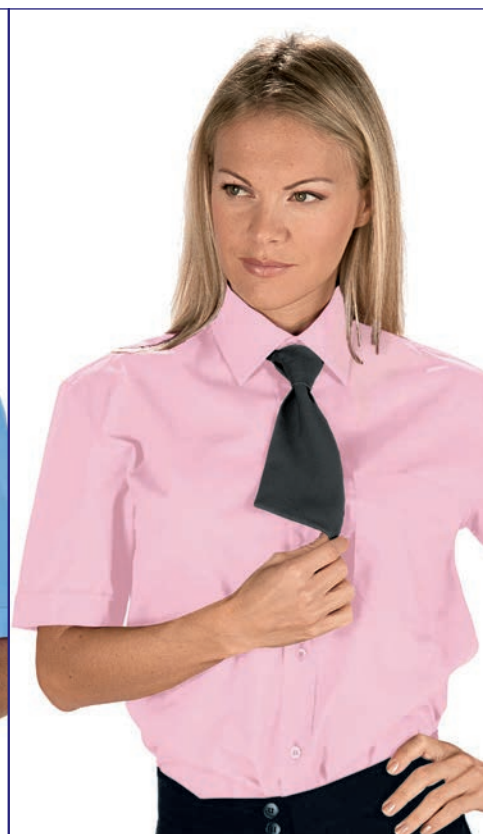

062423M

CAMICIA UNISEX

MEZZA MANICA / HALF SLEEVE

65% polyester • 35% cotton - 115 gr/m²

S • M • L • XL • XXL

ROSA