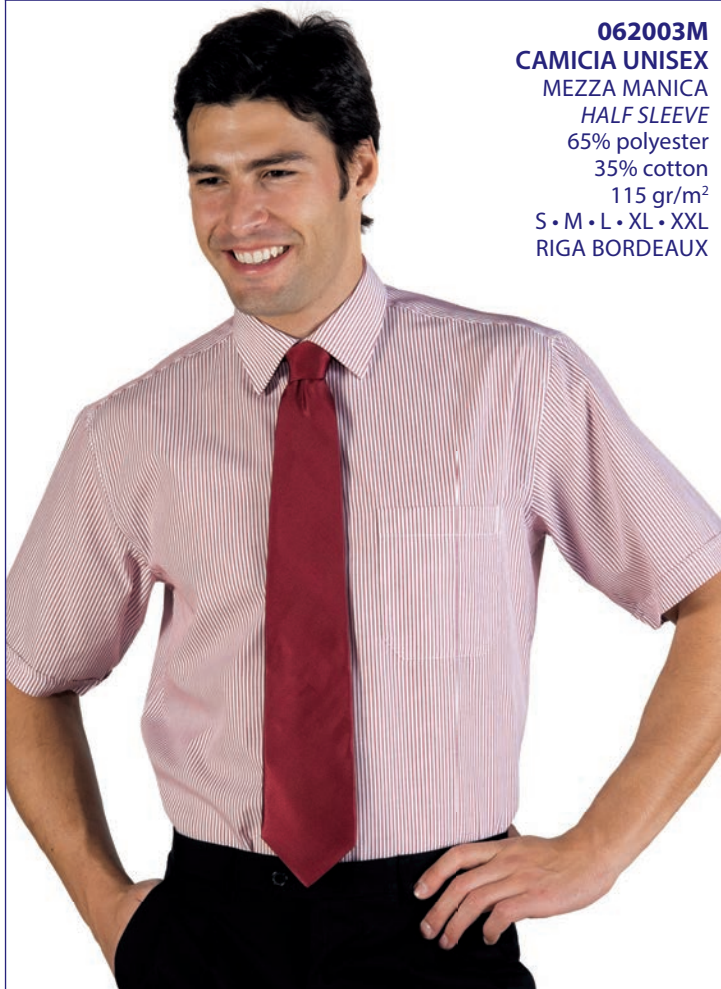

062003M
CAMICIA UNISEX
MEZZA MANICA
HALF SLEEVE
65% polyester
35% cotton
115 gr/m²
S • M • L • XL • XXL
RIGA BORDEAUX