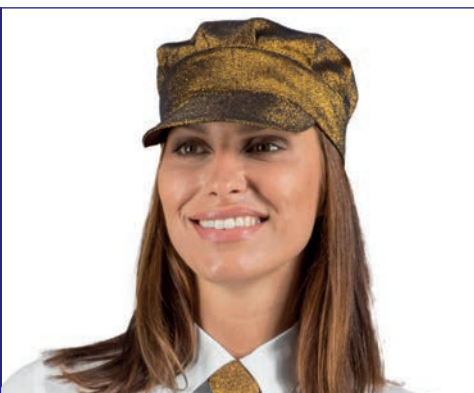

072144
94% polyester • 6% metallic
LUREX GOLD