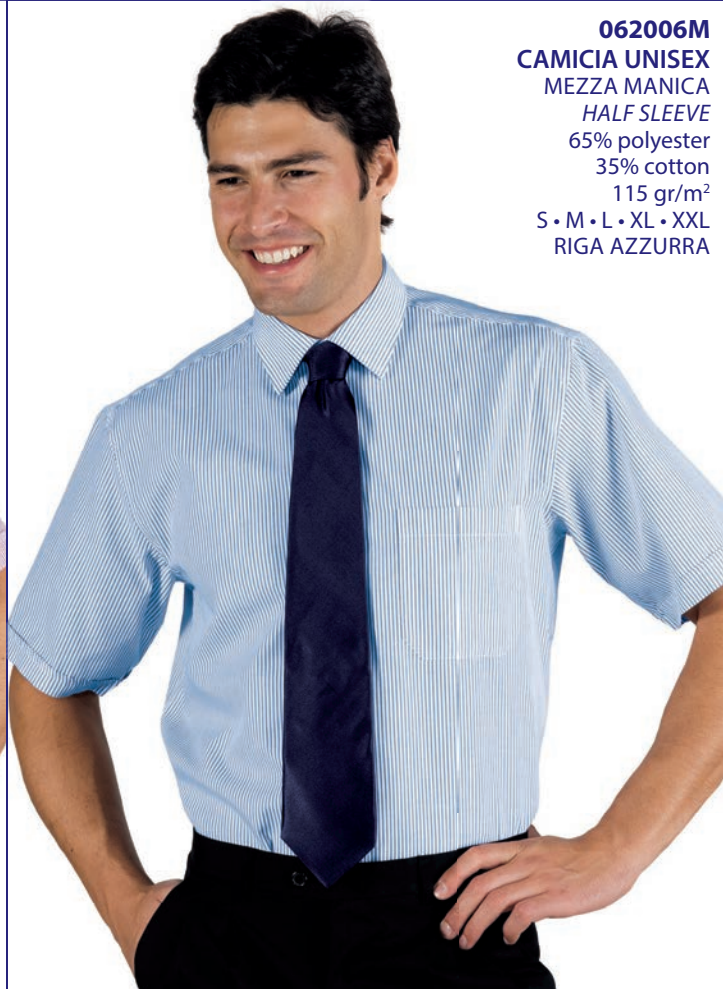

**062003M**  
**CAMICIA UNISEX**  
MEZZA MANICA  
HALF SLEEVE  
65% polyester  
35% cotton  
115 gr/m<sup>2</sup>  
S • M • L • XL • XXL  
RIGA BORDEAUX

**062006M**  
**CAMICIA UNISEX**  
MEZZA MANICA  
HALF SLEEVE  
65% polyester  
35% cotton  
115 gr/m<sup>2</sup>  
S • M • L • XL • XXL  
RIGA AZZURRA