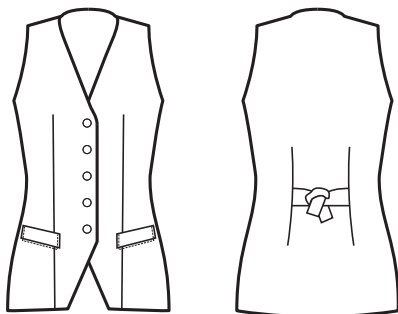

**026001**  
**GILET DONNA**  
100% polyester  
220 gr/m<sup>2</sup>  
XS • S • M • L • XL  
NERO

**026002**  
**GILET DONNA**  
100% polyester  
220 gr/m<sup>2</sup>  
XS • S • M • L • XL  
BLU

**026003**  
**GILET DONNA**  
100% polyester  
220 gr/m<sup>2</sup>  
XS • S • M • L • XL  
BORDEAUX