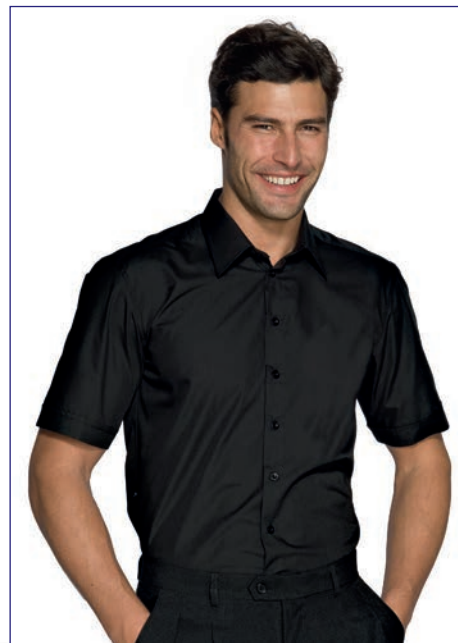

CAMICIA ISACCO UOMO

65% polyester • 35% cotton - 115 gr/m²

062301 CAMICIA UNISEX

65% polyester

35% cotton

115 gr/m²

S • M • L • XL • XXL

NERO

062301M CAMICIA UNISEX

MEZZA MANICA

HALF SLEEVE

65% polyester

35% cotton

115 gr/m²

S • M • L • XL • XXL

NERO