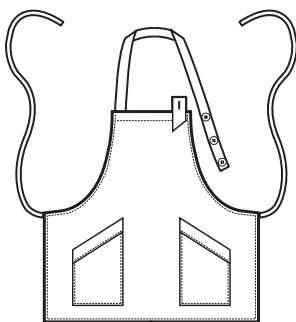

**088243
SHERRY
SUPER DRY
100% polyester
130 gr/m²
ONE SIZE
NERO + LUREX 03**