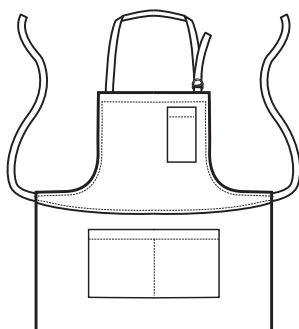

088242
SHERRY
SUPER DRY
100% polyester
130 gr/m²
ONE SIZE
NERO + LUREX SILVER

**PICCADILLY - MAGIC
ONE SIZE**

SUPER DRY

**IL TESSUTO ANTIMACCHIA CHE RESPIRA
E FA SCIVOLARE I CAPELLI**

**THE ANTISTAIN FABRIC THAT BREATHES
AND THAT LETS HAIR SLIP AWAY**