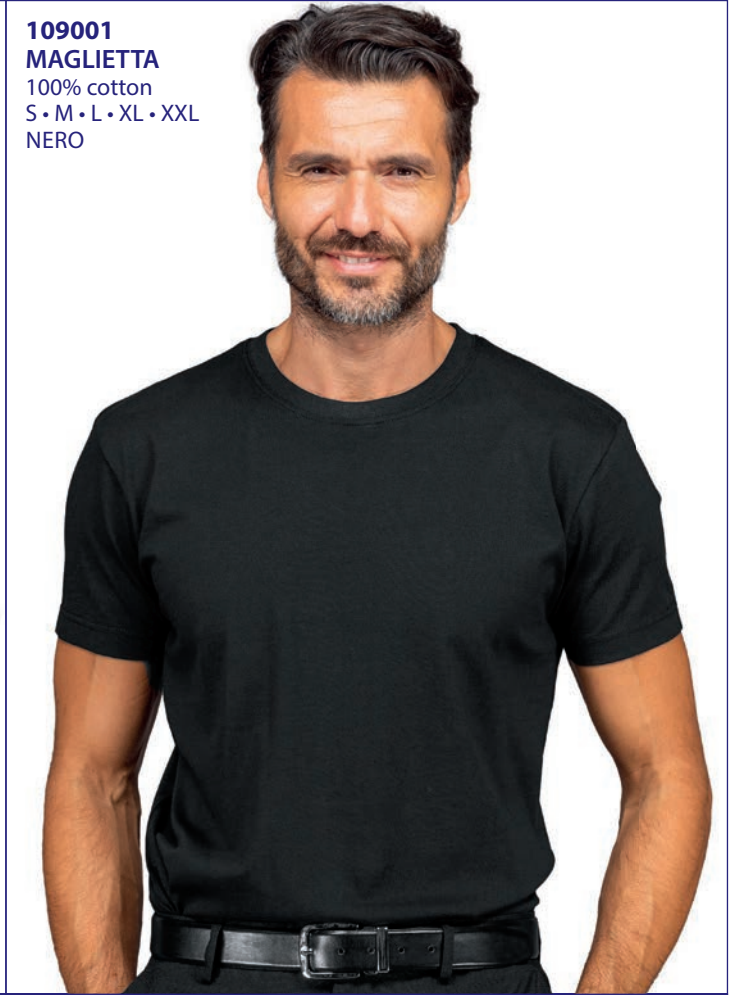

125001
POLO UNISEX
MANICA CORTA
100% cotton
200 gr/m²
XS • S • M • L • XL • XXL
NERO

109001
MAGLIETTA
100% cotton
S • M • L • XL • XXL
NERO