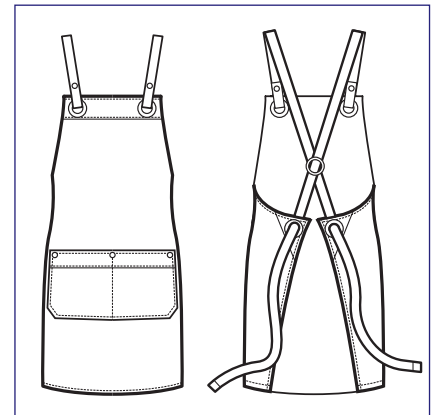

088801

MILFORD

100% polyester

220 gr/m²

NERO