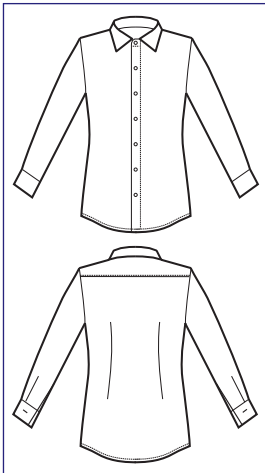

**SUPER DRY
LIGHT**

IL TESSUTO LEGGERO
ANTIMACCHIA CHE RESPIRA
E FA SCIVOLARE I CAPELLI
*THE LIGHT ANTISTAIN FABRIC
THAT BREATHES AND
THAT LETS HAIR SLIP AWAY*