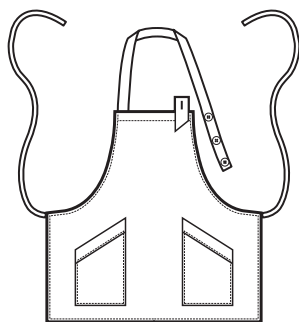

SUPER DRY

IL TESSUTO ANTIMACCHIA
CHE RESPIRA E FA
SCIVOLARE I CAPELLI

*THE ANTISTAIN FABRIC
THAT BREATHES AND
THAT LETS HAIR SLIP AWAY*

SHERRY
ONE SIZE

088244
SHERRY
SUPER DRY
100% polyester
130 gr/m²
ONE SIZE
NERO + LUREX GOLD